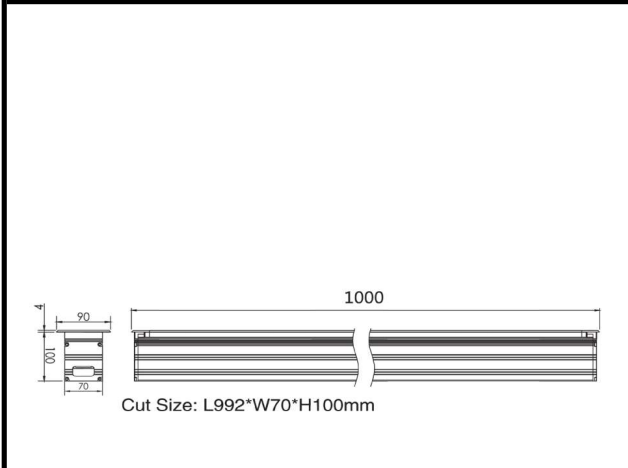

Sovitron Interior Pvt.Ltd.

<b>Model Name</b>	UNITY-2307 / DL-OSL-2307A-24
<b>Description</b>	linear Inground light

Technical description	Image
-----------------------	-------

<b>Dimension</b>	L=1000mm Cutout W=70mm With trim W=90mm H=100mm
<b>Frame</b>	Aluminum
<b>Color Tempertaure</b>	RGB
<b>Power</b>	28W
<b>Total Luminous Flux</b>	1120 lm
<b>Efficacy</b>	40 lm/W
<b>IP rating</b>	67
<b>Color Rendering</b>	≥80
<b>Mounting</b>	Buried
<b>Beam angle</b>	5, 12.5, 20, 30, 45, 60, 15X30, 10X60 Degree
<b>Optics</b>	Tempered glass
<b>Dimming</b>	NON-Dimmable
<b>Operating Voltage</b>	220-240 VAC
<b>Standard Lifetime</b>	L70 minimum at 50,000 burning hours

**Dimension diagram**

**Remarks:-**